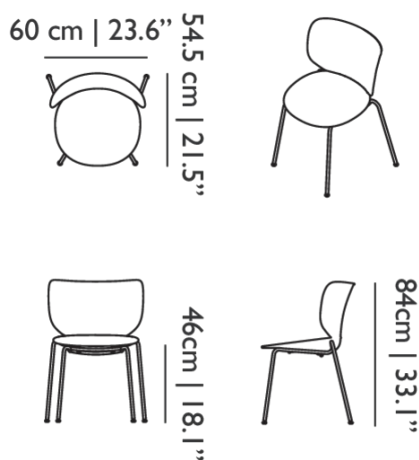

Product

WIDTH 56cm | 22"

HEIGHT 84cm | 33.1"

DEPTH 54.5cm | 21.5"

WEIGHT NETTO 5.2kg | 11.46lbs

Packaging

WIDTH 60cm | 23.6"

HEIGHT 64cm | 25.2"

Packaging

WIDTH 60cm | 23.6"
HEIGHT 64cm | 25.2"
CUBAGE 0.27m³ | 9.49ft³
LENGTH 70cm | 27.6"
WEIGHT 16kg | 35.27lbs

Technical

ADDITIONAL

the price you see is per box containing 2 pieces.

MATERIAL

PPGF and Steel

WEIGHT CAPACITY

110kg | 242.51lbs

SEATING CAPACITY

1

Hana Chairs Un-Upholstered Set of 2 / Stackable Black Legs

Dimensions

Product

WIDTH 60cm | 23.6"
HEIGHT 84cm | 33.1"
DEPTH 54.5cm | 21.5"
WEIGHT NETTO 5.7kg | 12.57lbs