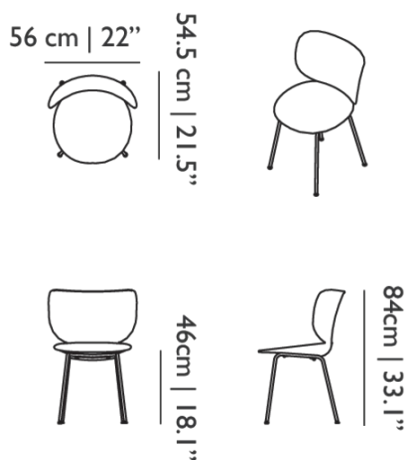

Product

WIDTH 56cm | 22"

HEIGHT 84cm | 33.1"

DEPTH 54.5cm | 21.5"

WEIGHT NETTO 5.2kg | 11.46lbs

Packaging

WIDTH 60cm | 23.6"

HEIGHT 64cm | 25.2"

WEIGHT CAPACITY

110kg | 242.51lbs

SEATING CAPACITY

1

Hana Chairs Un-Upholstered Set of 2 / Non-Stackable Chrome Legs

Dimensions

Product

WIDTH 56cm | 22"
HEIGHT 84cm | 33.1"
DEPTH 54.5cm | 21.5"
WEIGHT NETTO 5.2kg | 11.46lbs

Packaging

WIDTH 60cm | 23.6"
HEIGHT 64cm | 25.2"
CUBAGE 0.27m³ | 9.49ft³
LENGTH 70cm | 27.6"
WEIGHT 16kg | 35.27lbs

Technical

ADDITIONAL

the price you see is per box containing 2 pieces.

MATERIAL

PPGF and Steel

Product

WIDTH 60cm | 23.6"
HEIGHT 84cm | 33.1"
DEPTH 54.5cm | 21.5"
WEIGHT NETTO 5.7kg | 12.57lbs

Packaging

WIDTH 60cm | 23.6"
HEIGHT 64cm | 25.2"
CUBAGE 0.27m³ | 9.49ft³
LENGTH 70cm | 27.6"
WEIGHT 16kg | 35.27lbs