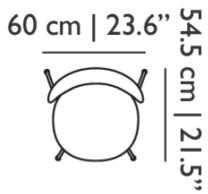

Packaging

WIDTH 60cm | 23.6"
HEIGHT 64cm | 25.2"
CUBAGE 0.27m³ | 9.49ft³
LENGTH 70cm | 27.6"
WEIGHT 16kg | 35.27lbs

Technical

ADDITIONAL

the price you see is per box containing 2 pieces.

MATERIAL

PPGF and Steel

SEAT HEIGHT

46cm | 18.1"

WEIGHT CAPACITY

110kg | 242.51lbs

STACKABLE

Yes, max 5 high

Hana Chairs Un-Upholstered Set of 2 / Stackable Chrome Legs

Dimensions

Product

WIDTH 60cm | 23.6"
HEIGHT 84cm | 33.1"
DEPTH 54.5cm | 21.5"
WEIGHT NETTO 5.7kg | 12.57lbs

Packaging

WIDTH 60cm | 23.6"
HEIGHT 64cm | 25.2"
CUBAGE 0.27m³ | 9.49ft³
LENGTH 70cm | 27.6"
WEIGHT 16kg | 35.27lbs