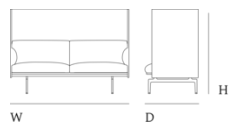

SH: 45 cm / 17.7"

Height:	120 cm / 47.24"
Width:	170 cm / 67"
Depth:	76 cm / 29.9"
Seat Height:	45 cm / 17.7"
Seat Depth:	54 cm / 21.3"
Armrest Height:	60 cm / 23.6"
Length Between Legs:	121 cm / 47.6"