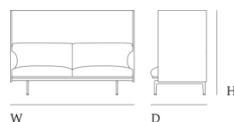

Outline Highback Sofa 100

2-Seater

Dimensions

SH: 40 cm / 15.7"

Height:	115 cm / 45.28"
Width:	170 cm / 67"
Depth:	76 cm / 29.9"
Seat Height:	40 cm / 15.7"
Seat Depth:	54 cm / 21.3"
Armrest Height:	60 cm / 23.6"
Length Between Legs:	121 cm / 47.6"