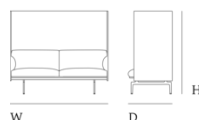

SH: 45 cm / 17.7"

Height:	145 cm / 57.09"
Width:	170 cm / 66.9"
Depth:	76 cm / 29.9"
Seat Height:	45 cm / 17.7"
Seat Depth:	54 cm / 21.3"
Armrest Height:	60 cm / 23.6"
Length Between Legs:	121 cm / 47.6"