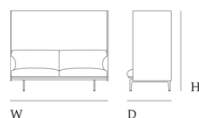

Outline Highback Sofa 120

2-Seater

Dimensions

SH: 40 cm / 15.7"

Height:	140 cm / 55.12"
Width:	170 cm / 66.9"
Depth:	76 cm / 29.9"
Seat Height:	40 cm / 15.75"
Seat Depth:	54 cm / 21.3"
Armrest Height:	60 cm / 23.6"
Length Between Legs:	121 cm / 47.6"