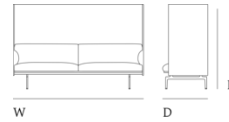

Additional Information

A Power Outlet including USB and USB-C charger can be added to the Outline Sofa Series. The Power Outlet is available in an EU, US and UK version. Please note that Muuto does not offer installation of the Power Outlet into any Muuto products.

Outline Highback Sofa 120 3-Seater

Dimensions

SH: 40 cm / 15.7"

| | |
|-----------------|-----------------|
| Height: | 140 cm / 55.12" |
| Width: | 220 cm / 86.6" |
| Depth: | 76 cm / 29.9" |
| Seat Height: | 40 cm / 15.75" |
| Seat Depth: | 54 cm / 21.3" |
| Armrest Height: | 60 cm / 23.6" |

SH: 45 cm / 17.7"

| | |
|-----------------|-----------------|
| Height: | 145 cm / 57.09" |
| Width: | 220 cm / 86.6" |
| Depth: | 76 cm / 29.9" |
| Seat Height: | 45 cm / 17.7" |
| Seat Depth: | 54 cm / 21.3" |
| Armrest Height: | 60 cm / 23.6" |