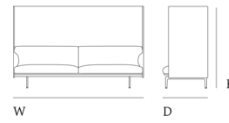

Additional Information

A Power Outlet including USB and USB-C charger can be added to the Outline Sofa Series. The Power Outlet is available in an EU, US and UK version. Please note that Muuto does not offer installation of the Power Outlet into any Muuto products.

Outline Highback Sofa 120 3-Seater

Dimensions

SH: 40 cm / 15.7"

| | |
|-----------------|-----------------|
| Height: | 140 cm / 55.12" |
| Width: | 220 cm / 86.6" |
| Depth: | 76 cm / 29.9" |
| Seat Height: | 40 cm / 15.75" |
| Seat Depth: | 54 cm / 21.3" |
| Armrest Height: | 60 cm / 23.6" |