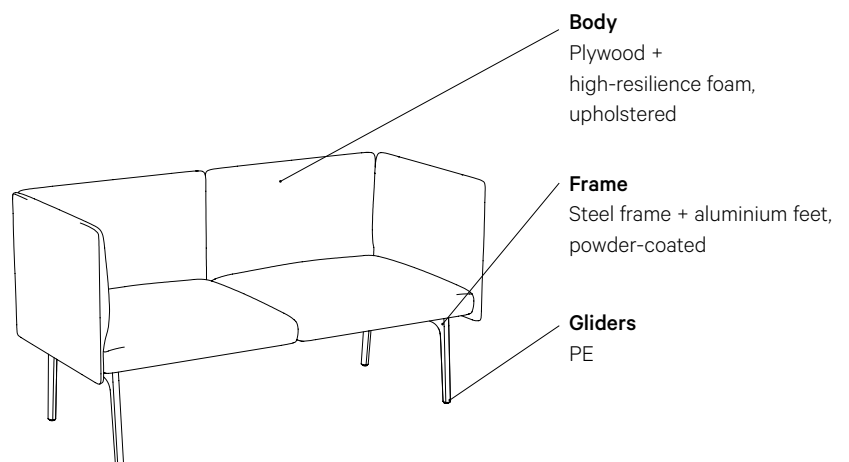

Downloads

3D files, technical drawings and Hi-Res images are available in the [Download Library](#) at devorm.nl

Additional information

You can find maintenance recommendations, warranty terms and corporate information in the [Information bank](#) at devorm.nl