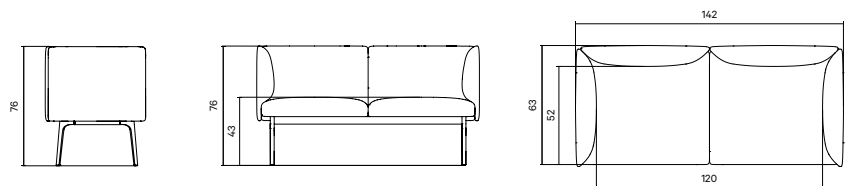

Downloads

3D files, technical drawings and Hi-Res images are available in the [Download Library](#) at devorm.nl

Additional information

You can find maintenance recommendations, warranty terms and corporate information in the [Information bank](#) at devorm.nl